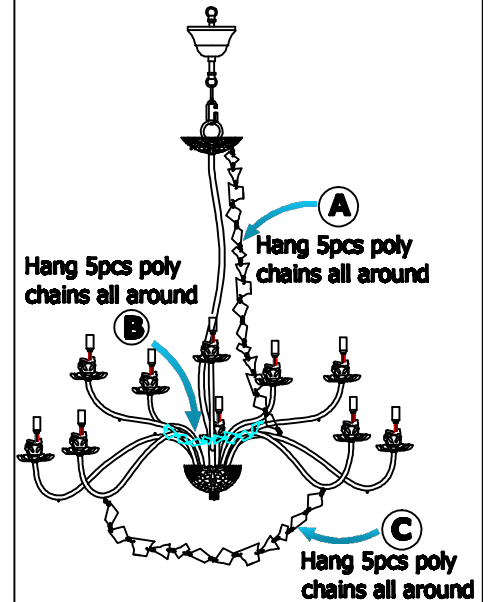

FLAMBEAU LIGHTING ASSEMBLY INSTRUCTION

ITEM # CH1158-10
MOSAIC

Pre Assembly:

- * Please read all instructions before beginning assembly.
- * Remove all parts from packaging and compare with the parts listed.
- * Do not discard any contents until assembly is complete.

Parts Enclosed:	A	B	C	D	E
	 5 PCS	 5 PCS	 5 PCS	 1 PCS	 10 PCS

STEP 1:

STEP 2:

STEP 3:

STEP 4:

STEP 5: