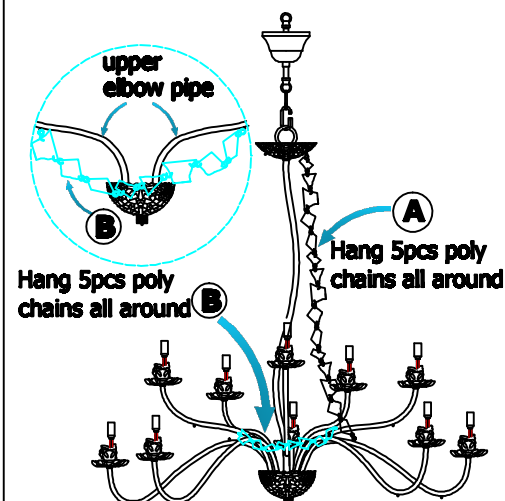

FLAMBEAU LIGHTING ASSEMBLY INSTRUCTION

ITEM # CH1158-10
MOSAIC

Pre Assembly:

- * Please read all instructions before beginning assembly.
- * Remove all parts from packaging and compare with the parts listed.
- * Do not discard any contents until assembly is complete.

Parts Enclosed:	A	B	C	D	E
	 5 PCS	 5 PCS	 5 PCS	 1 PCS	 10 PCS

STEP 1:

STEP 2:

STEP 3:

STEP 4:

STEP 5: