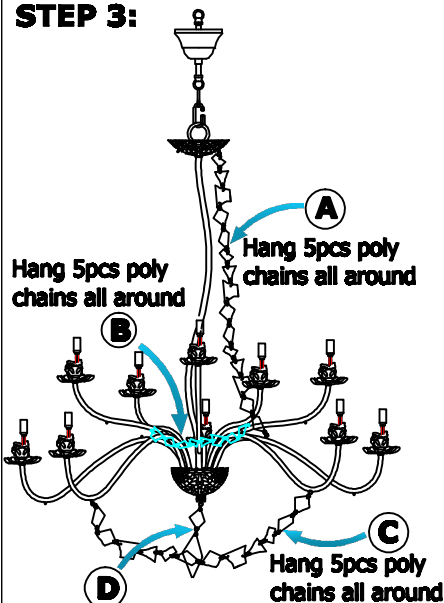

FLAMBEAU LIGHTING ASSEMBLY INSTRUCTION

ITEM # CH1158-10
MOSAIC

Pre Assembly:

- * Please read all instructions before beginning assembly.
- * Remove all parts from packaging and compare with the parts listed.
- * Do not discard any contents until assembly is complete.

Parts Enclosed:	A	B	C	D	E
	 5 PCS	 5 PCS	 5 PCS	 1 PCS	 10 PCS

STEP 1:

STEP 2:

STEP 3:

STEP 4:

STEP 5: