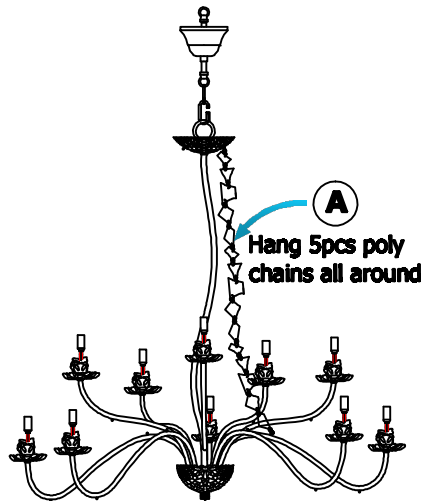

FLAMBEAU LIGHTING ASSEMBLY INSTRUCTION

ITEM # CH1158-10
MOSAIC

Pre Assembly:

- * Please read all instructions before beginning assembly.
- * Remove all parts from packaging and compare with the parts listed.
- * Do not discard any contents until assembly is complete.

Parts Enclosed:	A	B	C	D	E
	 5 PCS	 5 PCS	 5 PCS	 1 PCS	 10 PCS

STEP 1:

STEP 2:

STEP 3:

STEP 4:

STEP 5: