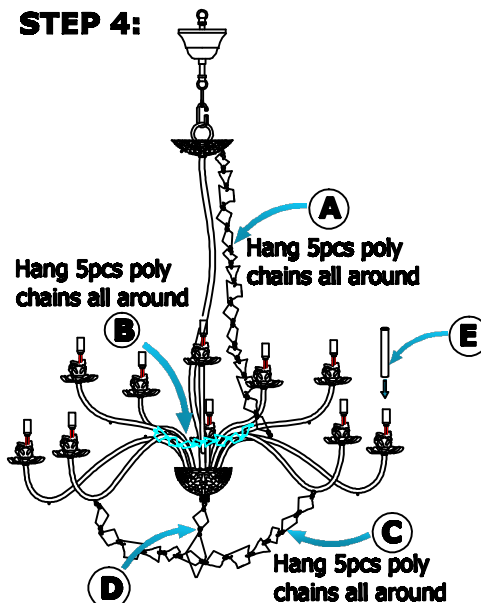

FLAMBEAU LIGHTING ASSEMBLY INSTRUCTION

ITEM # CH1158-10
MOSAIC

Pre Assembly:

- * Please read all instructions before beginning assembly.
- * Remove all parts from packaging and compare with the parts listed.
- * Do not discard any contents until assembly is complete.

Parts Enclosed:	A	B	C	D	E
	 5 PCS	 5 PCS	 5 PCS	 1 PCS	 10 PCS

STEP 1:

STEP 2:

STEP 3:

STEP 4:

STEP 5: