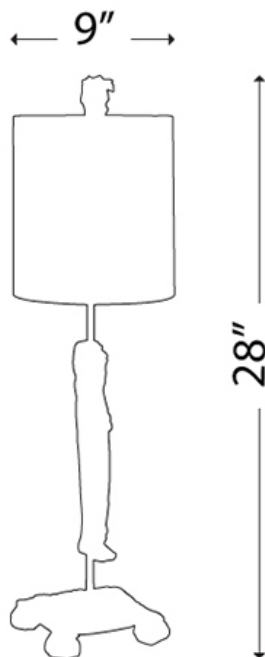

Product Specifications

- Box Dimensions: 28 × 12 × 12 in
- Weight: 5.5 lbs
- Complete Height with Shade: 28in
- Fitting Width: 9in
- Fitting Finish: Gold leaf stem with 18th century caryatid element
- Build Material: Cast Resin, Steel
- Shade Shape: Cylinder
- Shade Finish: Gold leaf parchment
- Shade Included: Yes
- Max Wattage: 1-60w MED
- Bulb Included: No
- Number of Lights: One
- Voltage: 110v
- UPC#: 818555010081

Product Gallery